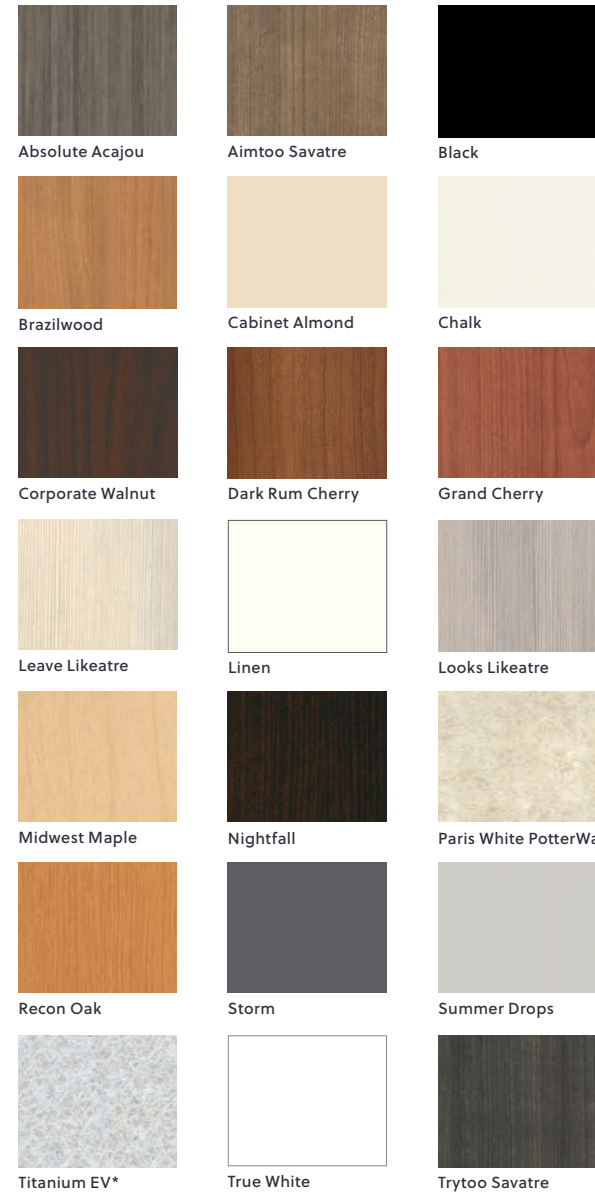

MATERIALS & FINISHES

Laminates

*Laminates can be applied to worksurfaces and panels.