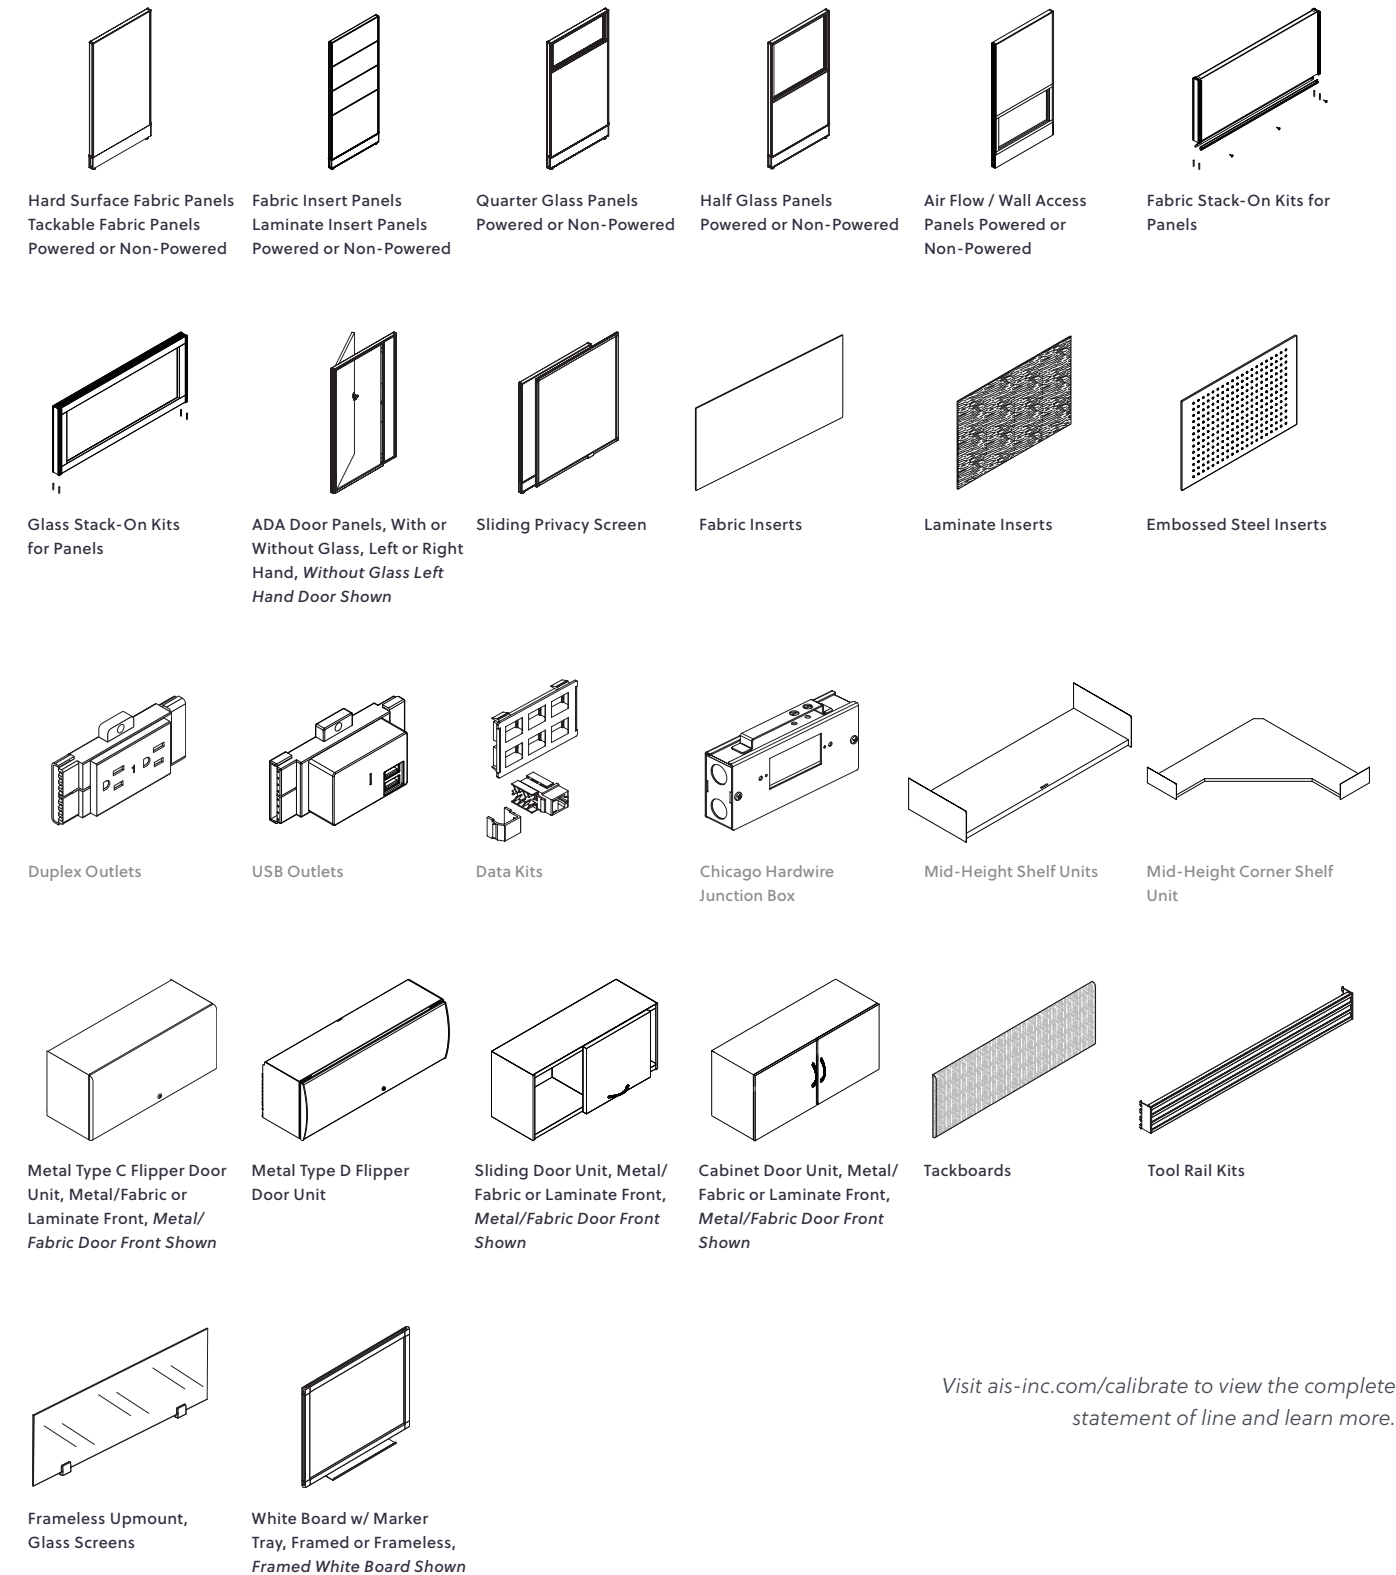

EXPLORE THE OFFERING

Visit ais-inc.com/calibrate to view the complete statement of line and learn more.