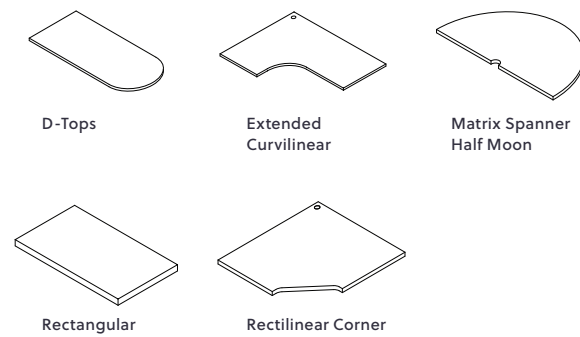

Worksurfaces

Many different worksurfaces are available.

AIS has many panel fabrics available to choose from – or apply a COM. Visit ais-inc.com to learn more. Finish samples may be requested to assist with specification. Please visit ais-inc.com or contact your AIS representative.